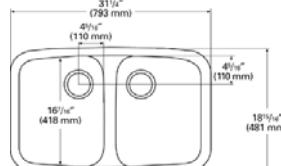

Options

Additional Faucet Holes	\$15.00 EA
Additional Sink or Cooktop Cutout	\$70.00 EA
Cove Splash	\$5.00 LI
Electrical Cut-outs	\$22.00 EA
Heat Rod Trivet Set	\$280.00 EA
Inside Diagonal Corner	\$190.00 EA
Radius up to 6"	\$60.00 EA
Radius up to 18"	\$90.00 EA
Radius up to 30"	\$160.00 EA
Radius up to 42"	\$200.00 EA
Radius greater than 42"	\$380.00 EA
Routed Drainboard	\$350.00 EA
Undermount Sink Installation	\$350.00 EA
Undermount Sink Installation	\$250.00 EA

Sink Options

Kitchen Sinks

871

873

850

872

Vanity Sinks

810