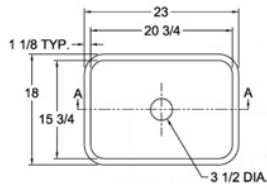

Sink Options

Kitchen Sinks

2318

3218