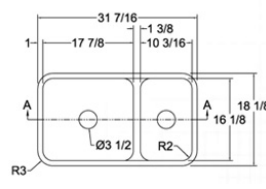

Sink Options

Kitchen Sinks

2318

3218

3118

2818

3221

1517

1318

Vanity Sinks

1612

19142

Sinks Includes Installation

2318	$710.00	EA
3218	$760.00	EA
3118	$820.00	EA
2818	$1,060.00	EA
3221	$1,060.00	EA
1517	$680.00	EA
1318	$600.00	EA
1612	$480.00	EA
19142	$530.00	EA