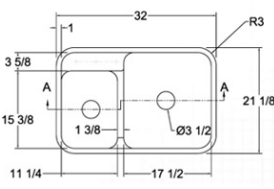

Sink Options

Kitchen Sinks

2318

3218

3118

2818

3221

1517

1318

Vanity Sinks

1612

19142

Sinks Includes Installation

2318	$710.00	EA
3218	$760.00	EA
3118	$820.00	EA
2818	$1,060.00	EA
3221	$1,060.00	EA
1517	$680.00	EA
1318	$600.00	EA
1612	$480.00	EA
19142	$530.00	EA