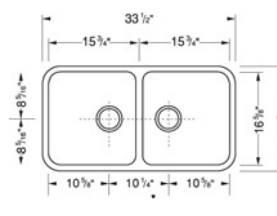

Sink Options

Kitchen Sinks

K200

Vanity Sinks

Sinks Includes Installation

K100	$830.00 EA
K175	$830.00 EA
K200	$830.00 EA
K075	$710.00 EA
K420	$830.00 EA
KB025	$582.00 EA
K050	$820.00 EA
V050	$350.00 EA
V065	$360.00 EA
V075 Nickel	$680.00 EA
V075	$440.00 EA
V100	$450.00 EA