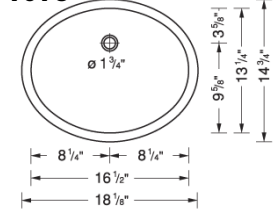

Sink Options

Kitchen Sinks

Vanity Sinks

V075

Sinks Includes Installation

K100	$830.00 EA
K175	$830.00 EA
K200	$830.00 EA
K075	$710.00 EA
K420	$830.00 EA
KB025	$582.00 EA
K050	$820.00 EA
V050	$350.00 EA
V065	$360.00 EA
V075 Nickel	$680.00 EA
V075	$440.00 EA
V100	$450.00 EA