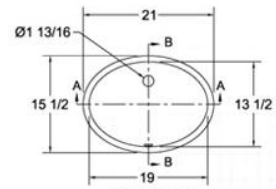

Sink Options

Kitchen Sinks

2318

3218

3118

2818

3221

1517

1318

Vanity Sinks

1612

19142

Sinks Includes Installation

2318	$710.00	EA
3218	$760.00	EA
3118	$820.00	EA
2818	$1,060.00	EA
3221	$1,060.00	EA
1517	$680.00	EA
1318	$600.00	EA
1612	$480.00	EA
19142	$530.00	EA