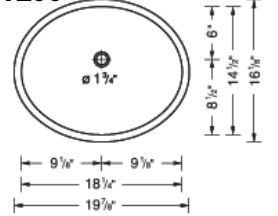

V100

Sinks Includes Installation

K100	$830.00 EA
K175	$830.00 EA
K200	$830.00 EA
K075	$710.00 EA
K420	$830.00 EA
KB025	$582.00 EA
K050	$820.00 EA
V050	$350.00 EA
V065	$360.00 EA
V075 Nickel	$680.00 EA
V075	$440.00 EA
V100	$450.00 EA