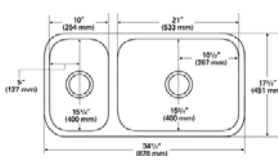

Sink Options

Kitchen Sinks

871

873

850

872

Vanity Sinks

810

815

820

Sinks Includes Installation

871	$842.00 EA
873	$1,114.00 EA
850	$1,278.00 EA
872	$1,114.00 EA
810	$610.00 EA
815	$620.00 EA
820	$542.00 EA