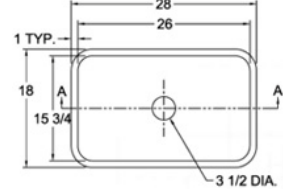

Options

Additional Faucet Holes	\$15.00 EA
Additional Sink or Cooktop Cutout	\$70.00 EA
Cove Splash	\$5.00 LI
Electrical Cut-outs	\$22.00 EA
Heat Rod Trivet Set	\$280.00 EA
Inside Diagonal Corner	\$190.00 EA
Radius up to 6"	\$60.00 EA
Radius up to 18"	\$90.00 EA
Radius up to 30"	\$160.00 EA
Radius up to 42"	\$200.00 EA
Radius greater than 42"	\$380.00 EA
Routed Drainboard	\$350.00 EA
Undermount Sink Installation	\$350.00 EA
Undermount Sink Installation	\$250.00 EA

Sink Options

Kitchen Sinks

2318

3218

3118

2818

3221

1517