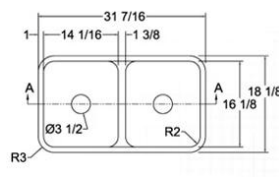

Sink Options

Kitchen Sinks

2318

3218

3118

2818

3221

1517

1318

Vanity Sinks

1612

19142

Sinks Includes Installation

2318	$710.00	EA
3218	$760.00	EA
3118	$820.00	EA
2818	$1,060.00	EA
3221	$1,060.00	EA
1517	$680.00	EA
1318	$600.00	EA
1612	$480.00	EA
19142	$530.00	EA