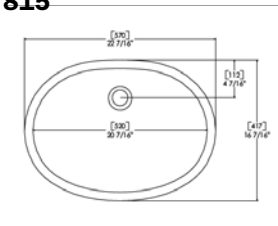

Sink Options

Kitchen Sinks

871

873

850

872

Vanity Sinks

810

815

820

Sinks Includes Installation

871	$842.00 EA
873	$1,114.00 EA
850	$1,278.00 EA
872	$1,114.00 EA
810	$610.00 EA
815	$620.00 EA
820	$542.00 EA