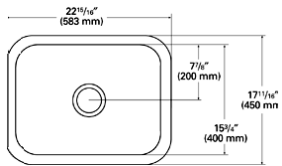

Sink Options

Kitchen Sinks

871

873