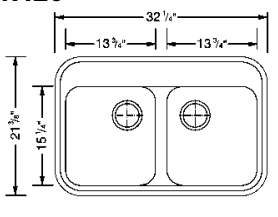

Sink Options

Kitchen Sinks

K420

Vanity Sinks

Sinks Includes Installation

K100	$830.00 EA
K175	$830.00 EA
K200	$830.00 EA
K075	$710.00 EA
K420	$830.00 EA
KB025	$582.00 EA
K050	$820.00 EA
V050	$350.00 EA
V065	$360.00 EA
V075 Nickel	$680.00 EA
V075	$440.00 EA
V100	$450.00 EA