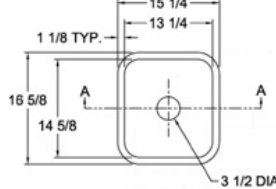

Sink Options

Kitchen Sinks

2318

3218

3118

2818

3221

1517

1318

Vanity Sinks

1612

19142

Sinks Includes Installation

2318	$710.00	EA
3218	$760.00	EA
3118	$820.00	EA
2818	$1,060.00	EA
3221	$1,060.00	EA
1517	$680.00	EA
1318	$600.00	EA
1612	$480.00	EA
19142	$530.00	EA