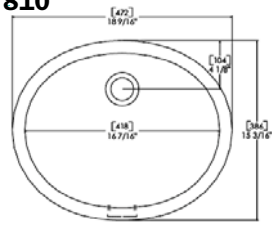

Vanity Sinks

810