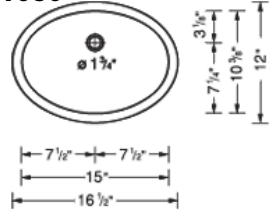

Vanity Sinks

V050