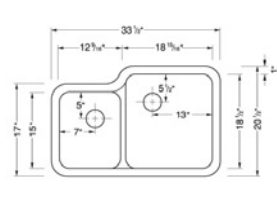

Sink Options

Kitchen Sinks

K175

Vanity Sinks

Sinks Includes Installation

K100	$830.00 EA
K175	$830.00 EA
K200	$830.00 EA
K075	$710.00 EA
K420	$830.00 EA
KB025	$582.00 EA
K050	$820.00 EA
V050	$350.00 EA
V065	$360.00 EA
V075 Nickel	$680.00 EA
V075	$440.00 EA
V100	$450.00 EA