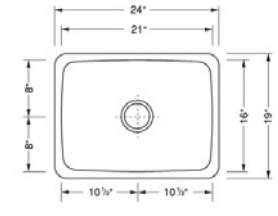

Sink Options

Kitchen Sinks

K100