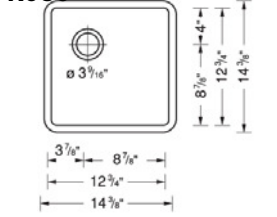

Sink Options

Kitchen Sinks

K050

Vanity Sinks

Sinks Includes Installation

K100	$830.00 EA
K175	$830.00 EA
K200	$830.00 EA
K075	$710.00 EA
K420	$830.00 EA
KB025	$582.00 EA
K050	$820.00 EA
V050	$350.00 EA
V065	$360.00 EA
V075 Nickel	$680.00 EA
V075	$440.00 EA
V100	$450.00 EA