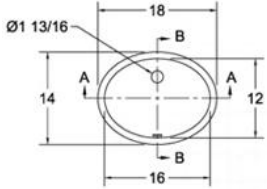

Vanity Sinks

1612