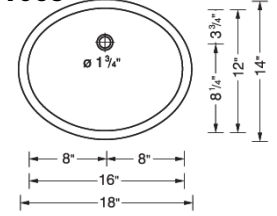

Sink Options

Kitchen Sinks

Vanity Sinks

V065

Sinks Includes Installation

K100	$830.00 EA
K175	$830.00 EA
K200	$830.00 EA
K075	$710.00 EA
K420	$830.00 EA
KB025	$582.00 EA
K050	$820.00 EA
V050	$350.00 EA
V065	$360.00 EA
V075 Nickel	$680.00 EA
V075	$440.00 EA
V100	$450.00 EA