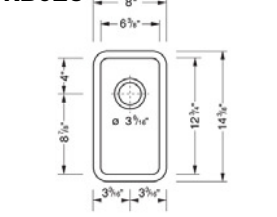

Sink Options

Kitchen Sinks

KB025

Vanity Sinks

Sinks Includes Installation

K100	$830.00 EA
K175	$830.00 EA
K200	$830.00 EA
K075	$710.00 EA
K420	$830.00 EA
KB025	$582.00 EA
K050	$820.00 EA
V050	$350.00 EA
V065	$360.00 EA
V075 Nickel	$680.00 EA
V075	$440.00 EA
V100	$450.00 EA