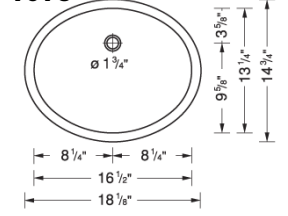

Sink Options

Kitchen Sinks

Vanity Sinks

V075

Sinks Includes Installation

K100	$830.00 EA
K175	$830.00 EA
K200	$830.00 EA
K075	$710.00 EA
K420	$830.00 EA
KB025	$582.00 EA
K050	$820.00 EA
V050	$350.00 EA
V065	$360.00 EA
V075 Nickel	$680.00 EA
V075	$440.00 EA
V100	$450.00 EA