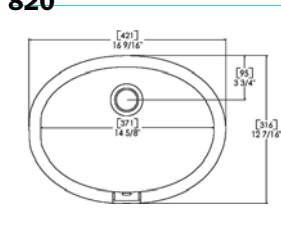

Sink Options

Kitchen Sinks

871

873

850

872

Vanity Sinks

810

815

820

Sinks Includes Installation

871	$842.00 EA
873	$1,114.00 EA
850	$1,278.00 EA
872	$1,114.00 EA
810	$610.00 EA
815	$620.00 EA
820	$542.00 EA