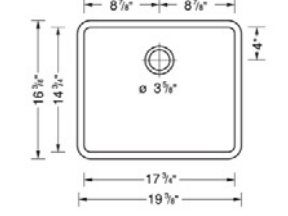

Sink Options

Kitchen Sinks

K075

Vanity Sinks

Sinks Includes Installation

K100	$830.00 EA
K175	$830.00 EA
K200	$830.00 EA
K075	$710.00 EA
K420	$830.00 EA
KB025	$582.00 EA
K050	$820.00 EA
V050	$350.00 EA
V065	$360.00 EA
V075 Nickel	$680.00 EA
V075	$440.00 EA
V100	$450.00 EA