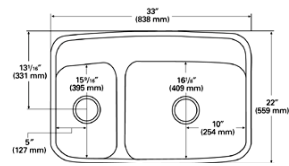

Sink Options

Kitchen Sinks

871

873

850

872

Vanity Sinks

810

815

820

Sinks Includes Installation

871	$842.00 EA
873	$1,114.00 EA
850	$1,278.00 EA
872	$1,114.00 EA
810	$610.00 EA
815	$620.00 EA
820	$542.00 EA