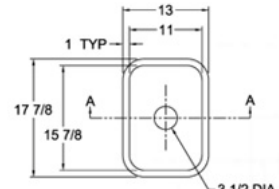

Sink Options

Kitchen Sinks

2318

3218

3118

2818

3221

1517

1318

Vanity Sinks

1612

19142

Sinks Includes Installation

2318	$710.00	EA
3218	$760.00	EA
3118	$820.00	EA
2818	$1,060.00	EA
3221	$1,060.00	EA
1517	$680.00	EA
1318	$600.00	EA
1612	$480.00	EA
19142	$530.00	EA